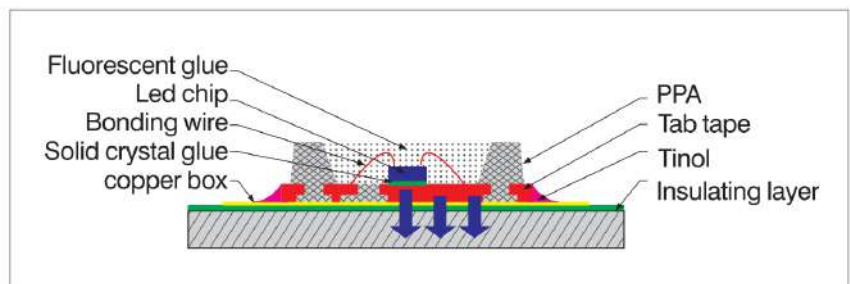

* Do not use in close luminaire

Technical Drawings

Energy Label

SMD breakdown drawing

LED Slim Panel A Series

(1) Take down the ceiling

(2) Mounting the louver fitting