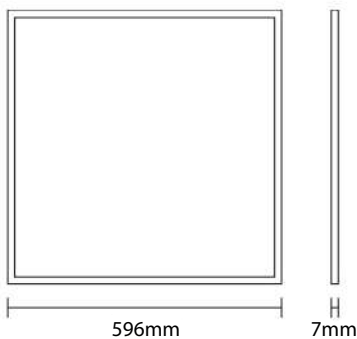

LED Slim Panel A Series

Modell Model	Leistung Power	Lumen Lumen	Verdunklung DIM	Produktgröße Product size
LP-LF60A60 40W	• 40W	3200LM	N	596x596x7mm
LP-LF60A60 50W	• 50W	4000LM	N	596x596x7mm

LED Slim Panel A Series

LED Slim Panel A Series

Physical data

Weight(g)	1000 / 1000
Designed for optimum use in non standard conditions	No
Fluorescent lamp replacement	No
Single packaging type	BOX
Single package dimensions (L x W x H)(mm)	Box / 5 Pcs

* Do not use in close luminaire

Technical Drawings

Energy Label

SMD breakdown drawing

LED Slim Panel A Series

(1) Take down the ceiling

(2) Mounting the louver fitting