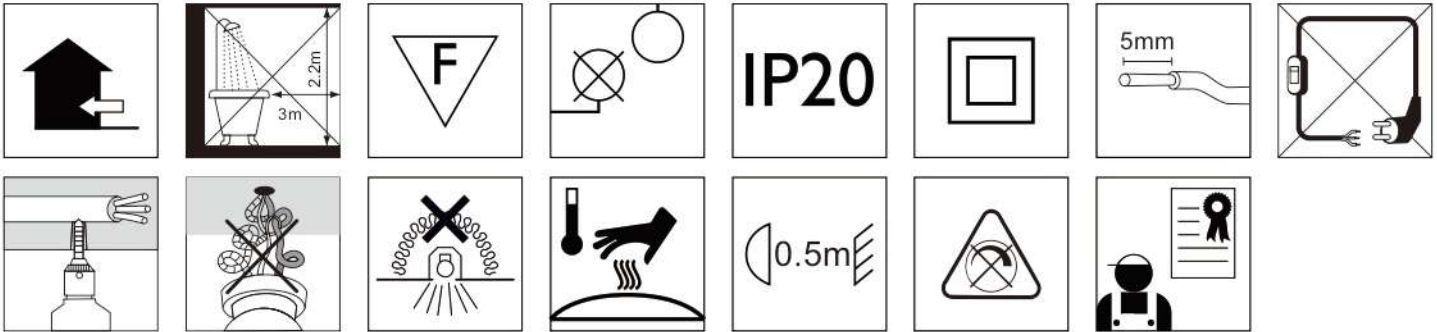

LED Slim Panel A Series

Physical data

Weight(g)	1000 / 1000
Designed for optimum use in non standard conditions	No
Fluorescent lamp replacement	No
Single packaging type	BOX
Single package dimensions (L x W x H)(mm)	Box / 5 Pcs

* Do not use in close luminaire

Technical Drawings

Energy Label

SMD breakdown drawing

LED Slim Panel A Series

(1) Take down the ceiling

(2) Mounting the louver fitting