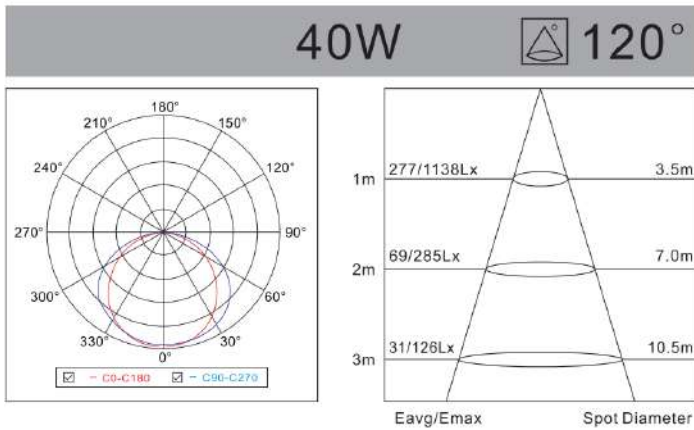

LED Slim Panel A Series

Modell Model	Leistung Power	Lumen Lumen	Verdunklung DIM	Produktgröße Product size
LP-LF60A60 40W	• 40W	3200LM	N	596x596x7mm
LP-LF60A60 50W	• 50W	4000LM	N	596x596x7mm

LED Slim Panel A Series

LED Slim Panel A Series

Physical data

Weight(g)	1000 / 1000
Designed for optimum use in non standard conditions	No
Fluorescent lamp replacement	No
Single packaging type	BOX
Single package dimensions (L x W x H)(mm)	Box / 5 Pcs

* Do not use in close luminaire

Technical Drawings

Energy Label

SMD breakdown drawing

LED Slim Panel A Series

(1) Take down the ceiling

(2) Mounting the louver fitting