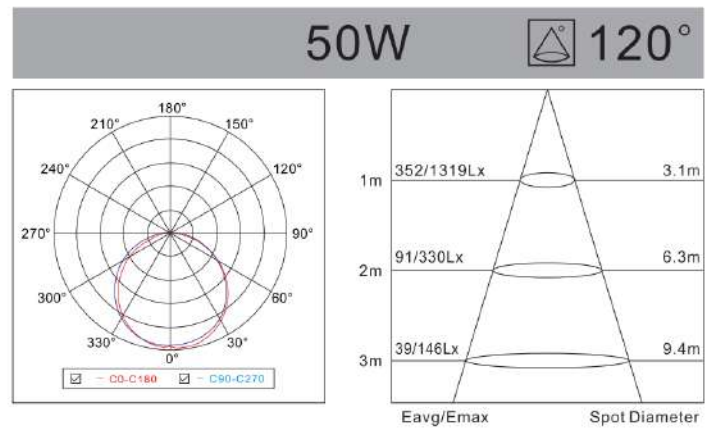

LED Slim Panel A Series

Modell Model	Leistung Power	Lumen Lumen	Verdunklung DIM	Produktgröße Product size
LP-LF60A60 40W	• 40W	3200LM	N	596x596x7mm
LP-LF60A60 50W	• 50W	4000LM	N	596x596x7mm

LED Slim Panel A Series

LED Slim Panel A Series

Physical data

Weight(g)	1000 / 1000
Designed for optimum use in non standard conditions	No
Fluorescent lamp replacement	No
Single packaging type	BOX
Single package dimensions (L x W x H)(mm)	Box / 5 Pcs